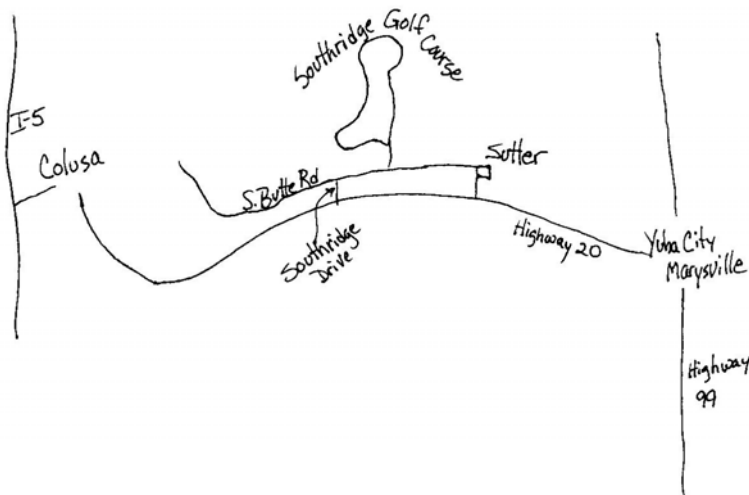

Shotgun-start at 8:00 a.m.

Come to have fun. That's what it's all about!!

Mel Verzi

P. O. Box 1479

Chico, CA 95927

mrsmelchico@sbcglobal.net

(530) 345 2933 HOME #

(530) 518 4693 CELL #

(530) 342 2286 FAX #

Directions:

__ From Hwy 99 N.- Turn West on Hwy 20 at Yuba City, turn right on Southridge Drive, right on S. Butte Road to golf course.

__ From I-5 – Take Colusa exit from freeway, to Hwy 20 east (toward Yuba City/Marysville), turn left on Southridge Drive, right on S. Butte Rd. to golf course.